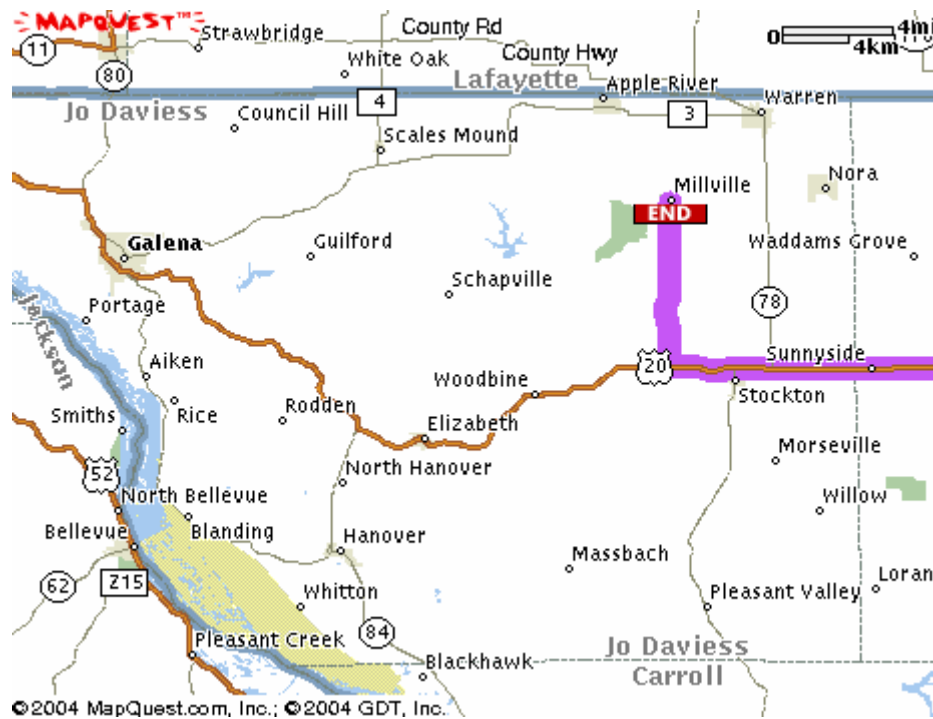

## Directions to Apple River Canyon State Park

1. Take I-88 west from Naperville.
2. Go north on I-39 toward Rockford.
3. Take U.S. Hwy. 20 west.
4. About 16 miles after Freeport, turn right and go north on S. Canyon Park Rd. / CR-10.
5. The Youth Campground is on the left right after entering the park, before you reach the Park Office.